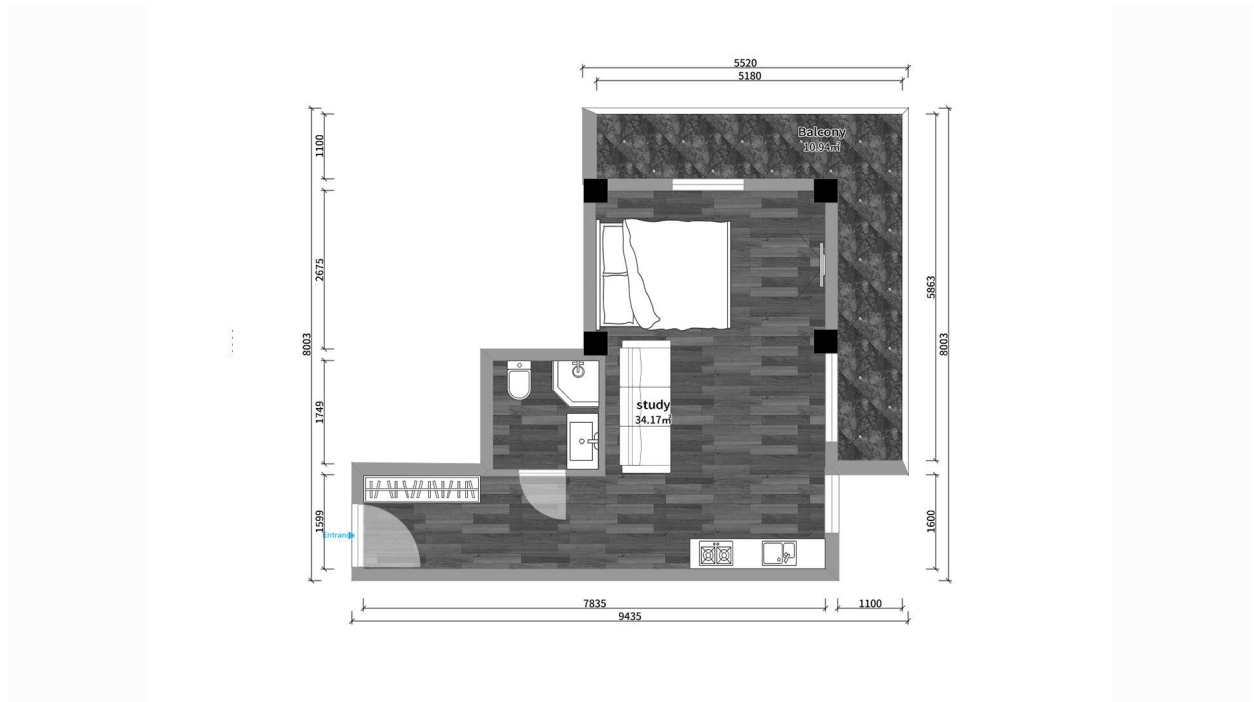

Apartment # 28

Total area: 43.94 m²
Balcony: 10.78 m²

Internal area: 33.16 m²