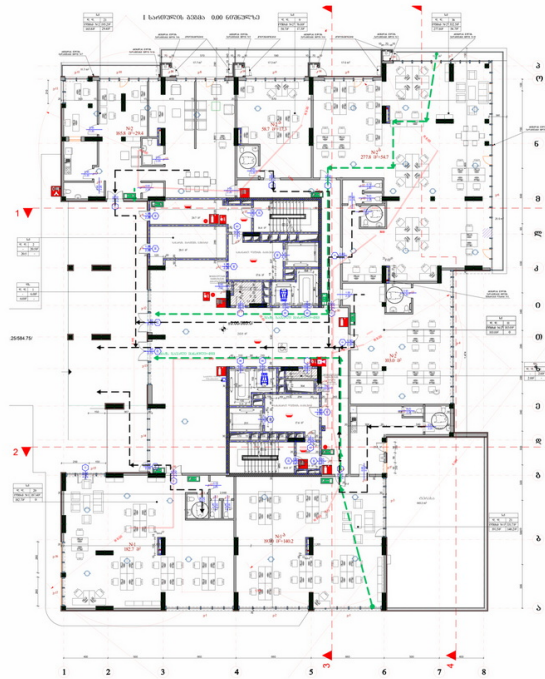

House on Politkovskaya | Tbilisi

Commercial Space | Office # 2b

Total area: 332.5 m²
Balcony: 54.7 m²

Internal area: 277.8 m²