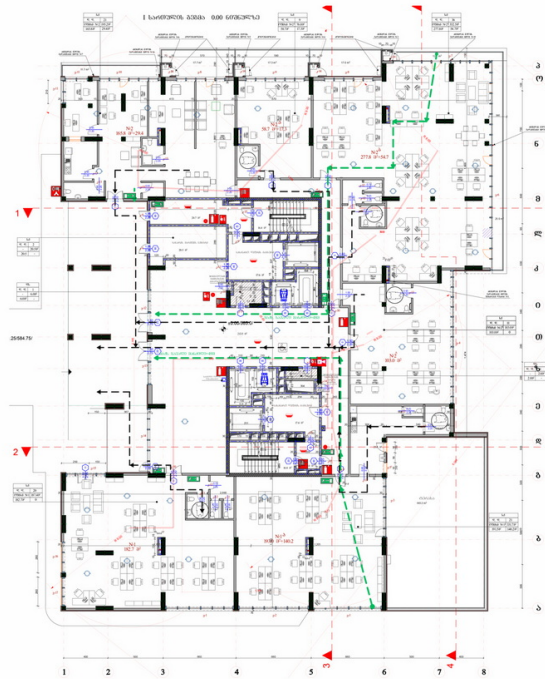

# House on Politkovskaya | Tbilisi

## Commercial Space | Office # 2b

**Total area: 332.5 m<sup>2</sup>**  
**Balcony: 54.7 m<sup>2</sup>**

**Internal area: 277.8 m<sup>2</sup>**