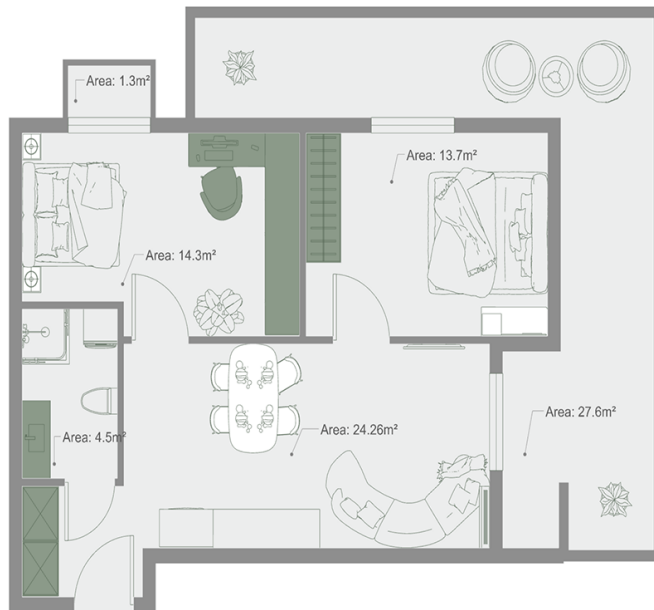

## Apartment # 37

Net Floor Area: 89.3m<sup>2</sup>

**Total area: 89.3 m<sup>2</sup>**  
**Balcony: 27.6, 1.3 m<sup>2</sup>**

**Internal area: 60.4 m<sup>2</sup>**