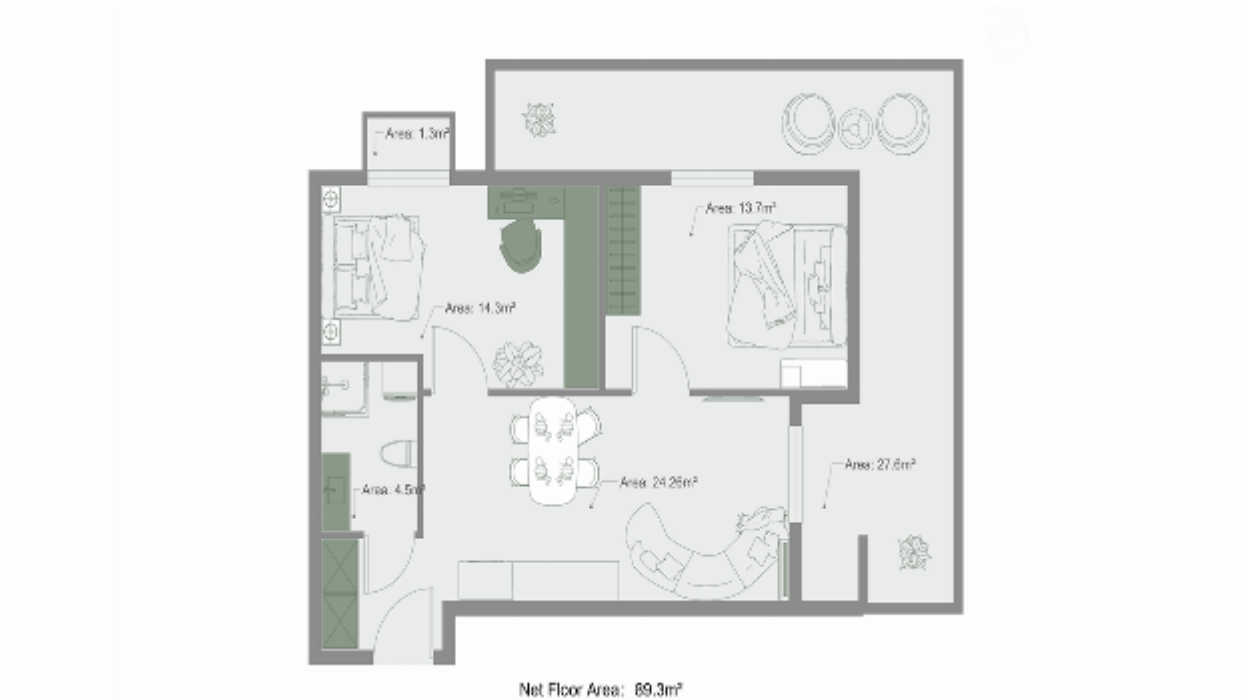

## Apartment # 37

**Total area: 89.3 m<sup>2</sup>**  
**Balcony: 27.6, 1.3 m<sup>2</sup>**

**Internal area: 60.4 m<sup>2</sup>**