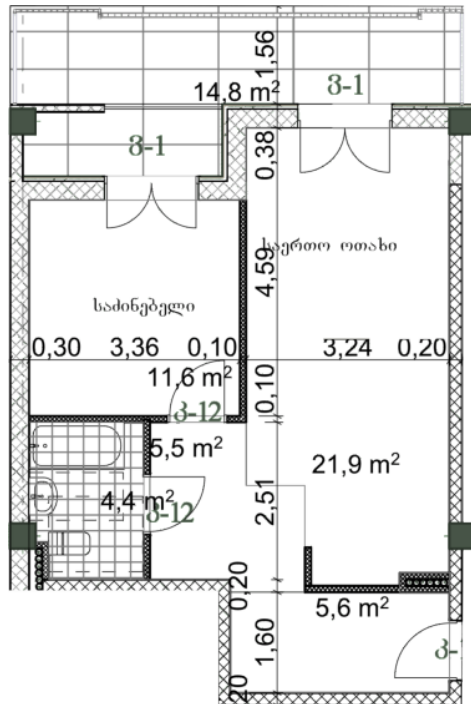

Apartment # 39

Total area: 64.9 m²
Balcony: 14.8 m²

Internal area: 50.1 m²