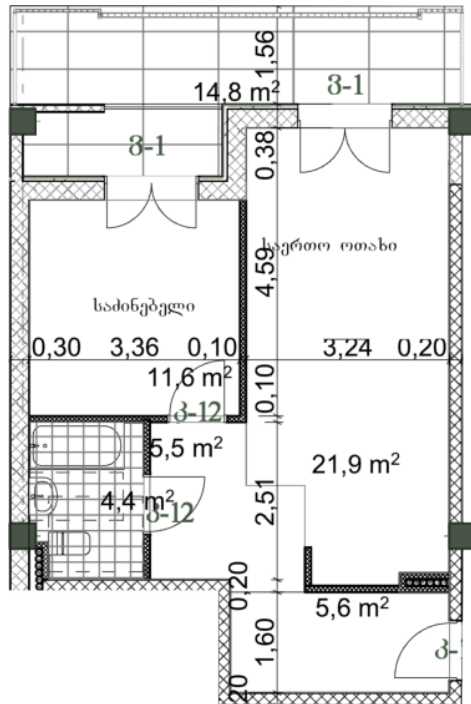

Apartment # 39

Total area: 64.9 m²

Balcony: 14.8 m²

Internal area: 50.1 m²