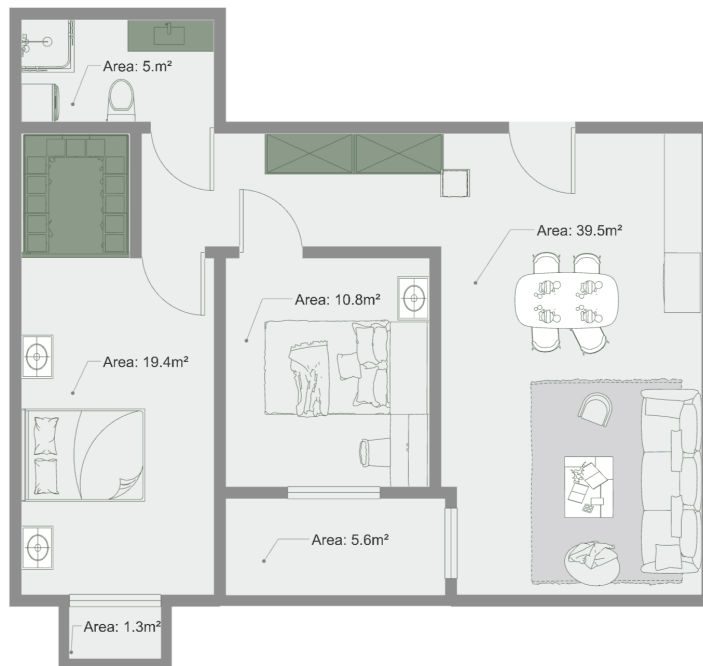

## Apartment # 40

**Total area: 83.1 m<sup>2</sup>**  
**Balcony: 1.3, 5.6 m<sup>2</sup>**

**Internal area: 76.2 m<sup>2</sup>**