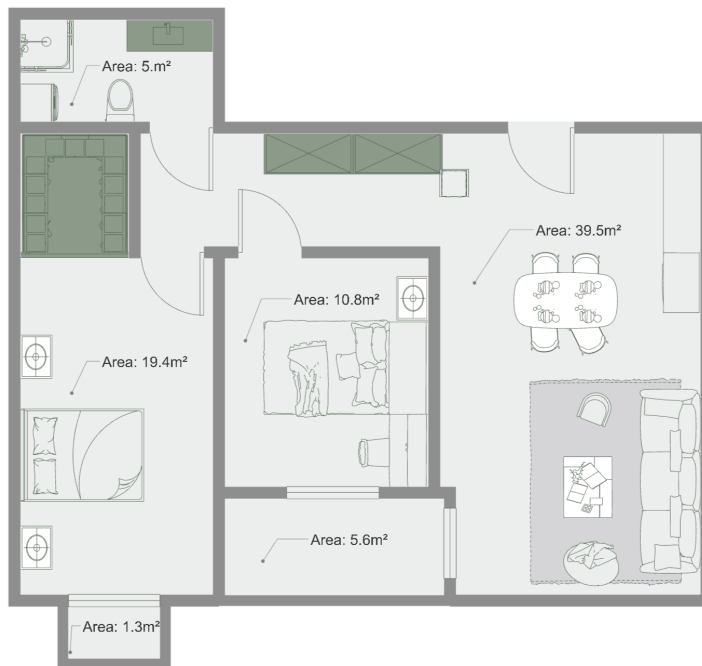

Apartment # 40

Total area: 83.1 m²
Balcony: 1.3, 5.6 m²

Internal area: 76.2 m²