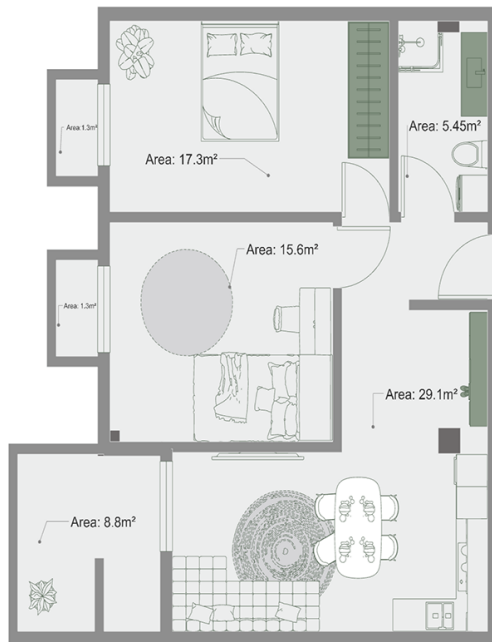

Apartment # 41

Total area: 80.6 m²
Balcony: 1.3,1.3,8.8 m²

Internal area: 69.2 m²