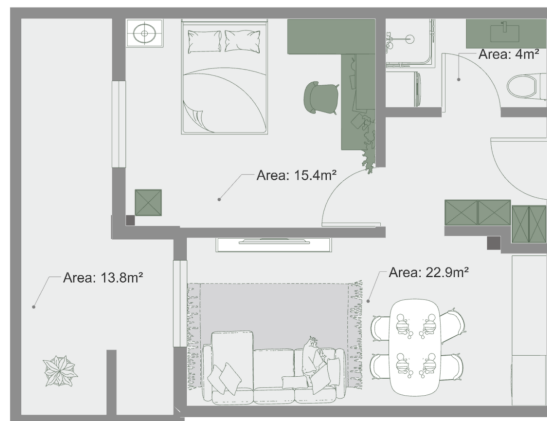

Apartment # 42

Total area: 57 m²
Balcony: 13.8 m²

Internal area: 43.2 m²