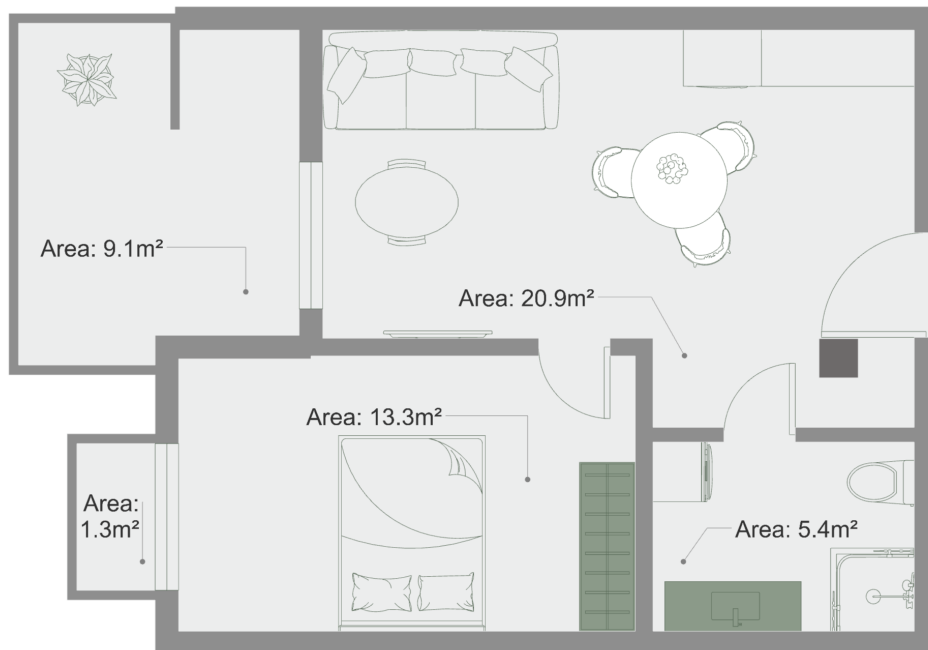

Apartment # 43

Total area: 53.7 m²
Balcony: 9.1, 1.3 m²

Internal area: 43.3 m²