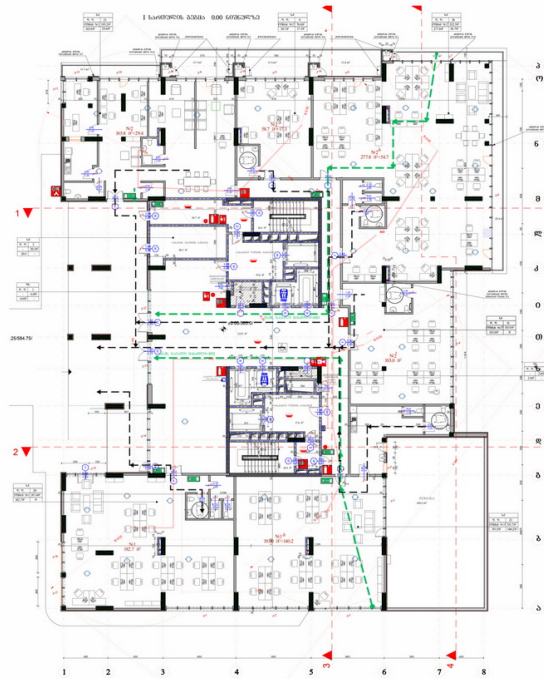

House on Politkovskaya | Tbilisi

Commercial Space | Office # 2g

Total area: 103 m²
Balcony: 0 m²

Internal area: 103 m²