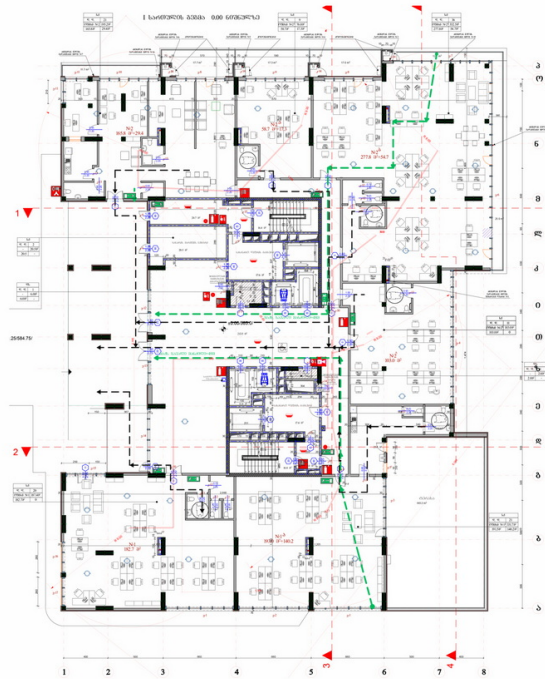

# House on Politkovskaya | Tbilisi

## Commercial Space | Office # 2g

**Total area: 103 m<sup>2</sup>**  
**Balcony: 0 m<sup>2</sup>**

**Internal area: 103 m<sup>2</sup>**