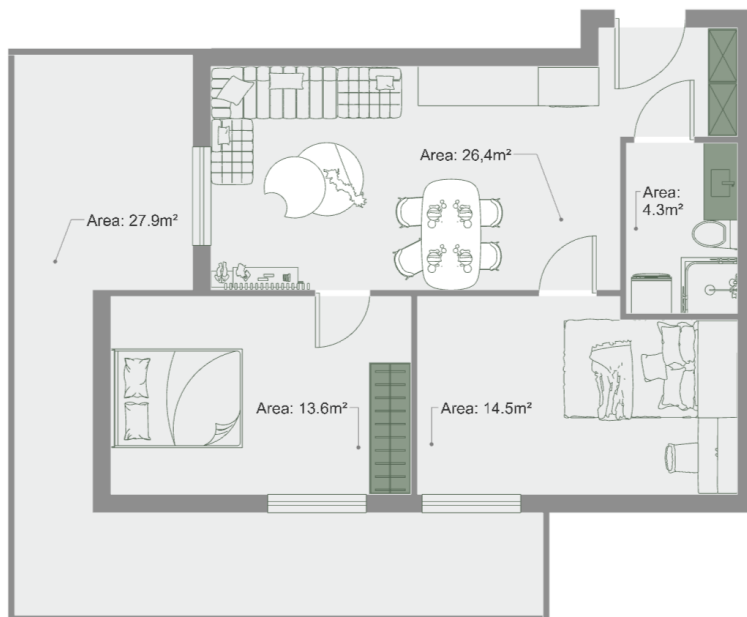

Apartment # 44

Total area: 88.2 m²

Internal area: 60.3 m²

Balcony: 27.9 m²