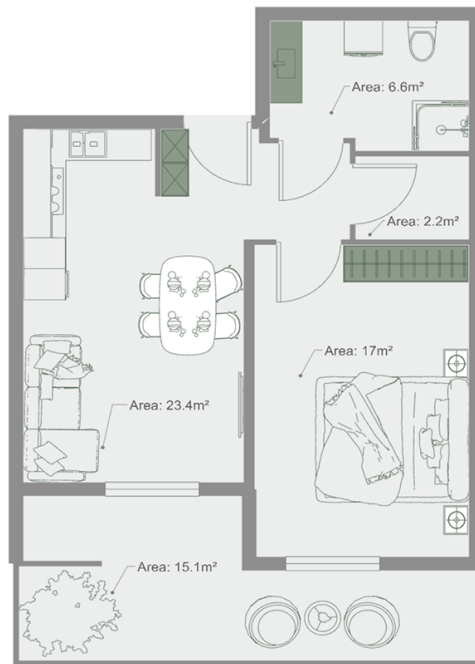

Apartment # 46

Total area: 65.7 m²

Internal area: 50.6 m²

Balcony: 15.1 m²