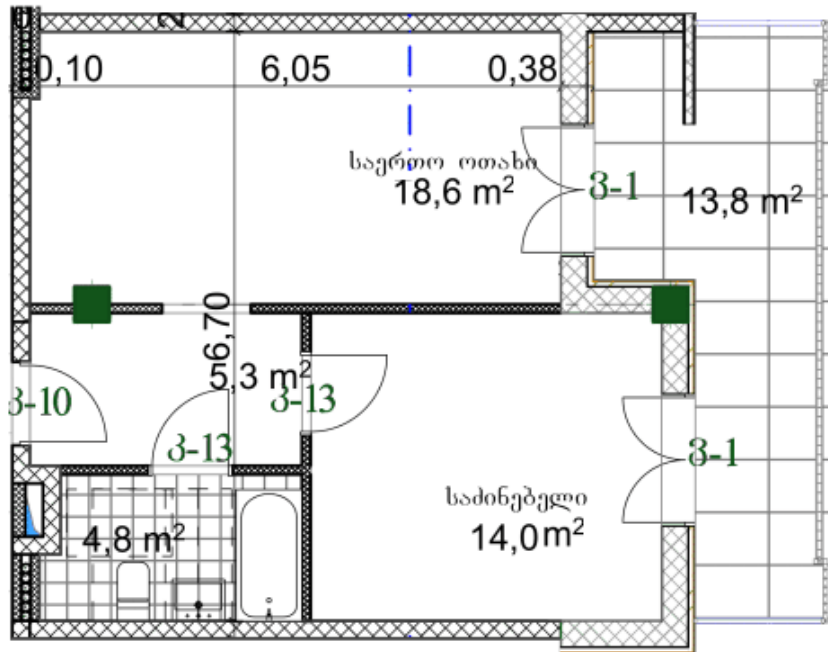

Apartment # 49

Total area: 57.7 m²

Internal area: 43.9 m²

Balcony: 13.8 m²