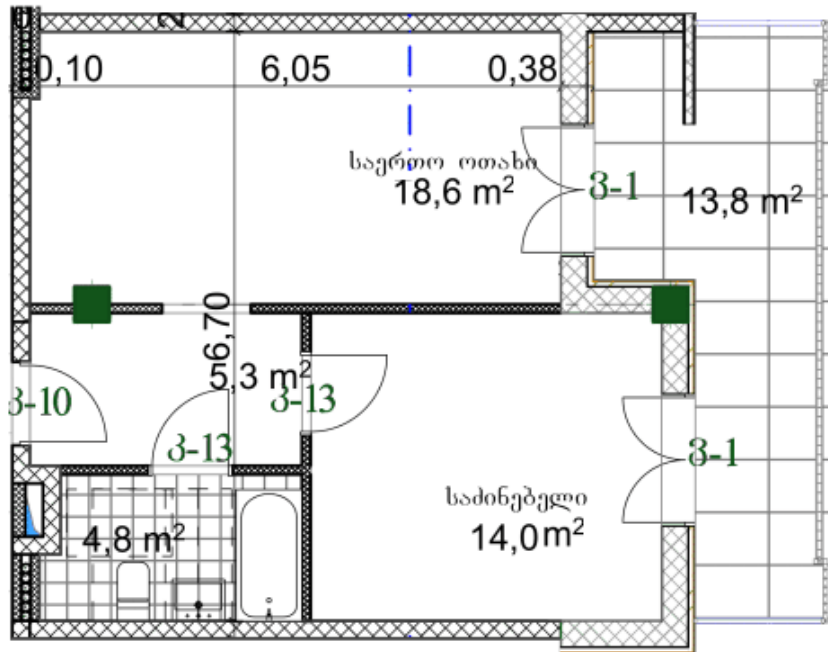

## Apartment # 49

**Total area: 57.7 m<sup>2</sup>**

**Internal area: 43.9 m<sup>2</sup>**

**Balcony: 13.8 m<sup>2</sup>**