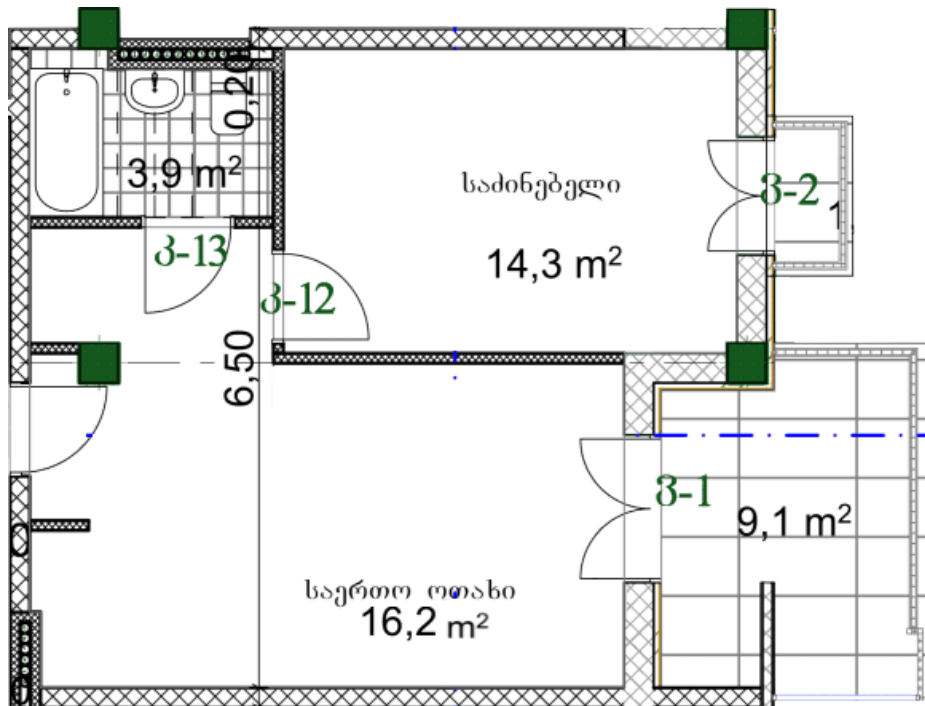

## Apartment # 50

**Total area: 52.7 m<sup>2</sup>**

**Internal area: 42.3 m<sup>2</sup>**

**Balcony: 9.1, 1.3 m<sup>2</sup>**