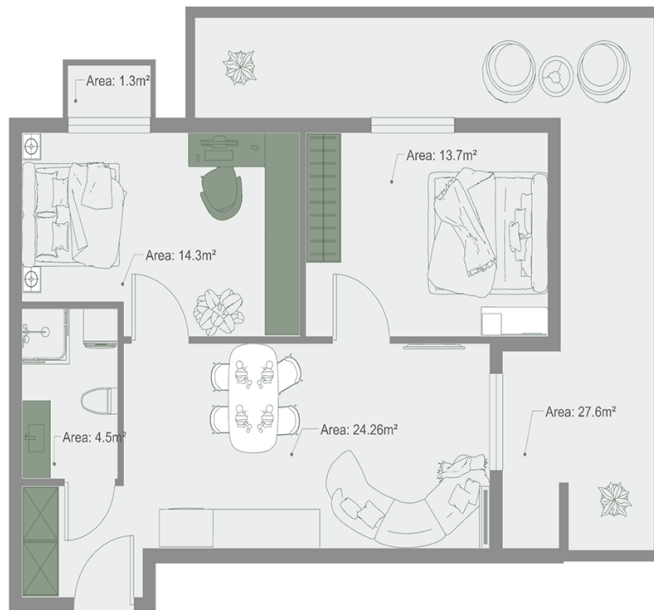

## Apartment # 51

Net Floor Area: 89.3m<sup>2</sup>

**Total area: 89.3 m<sup>2</sup>**  
**Balcony: 27.6, 1.3 m<sup>2</sup>**

**Internal area: 60.4 m<sup>2</sup>**