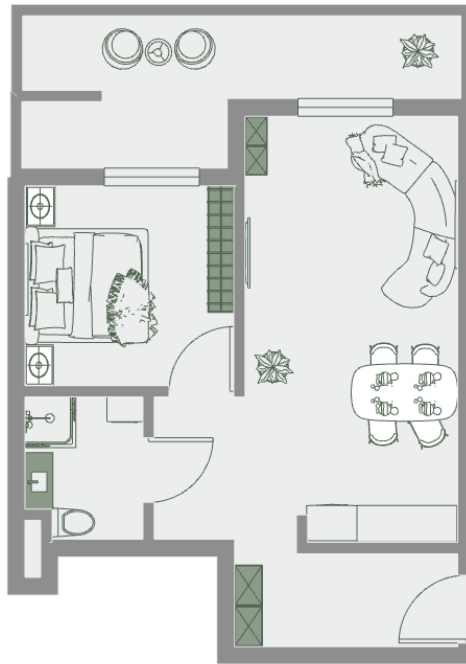

Apartment # 53

Total area: 64.9 m²
Balcony: 14.8 m²

Internal area: 50.1 m²