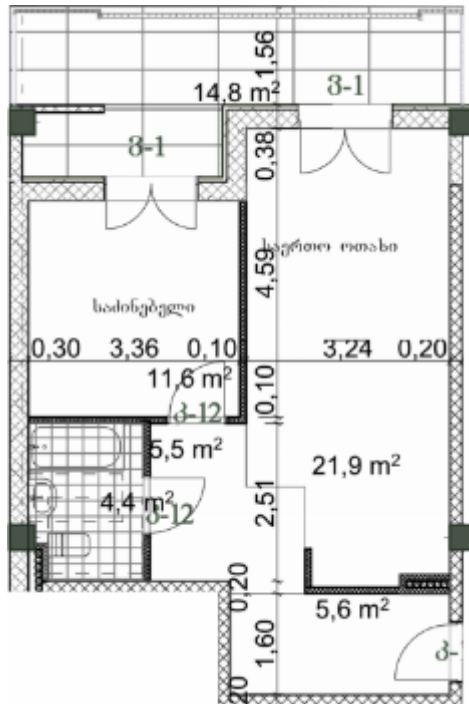

Apartment # 53

Total area: 64.9 m²
Balcony: 14.8 m²

Internal area: 50.1 m²