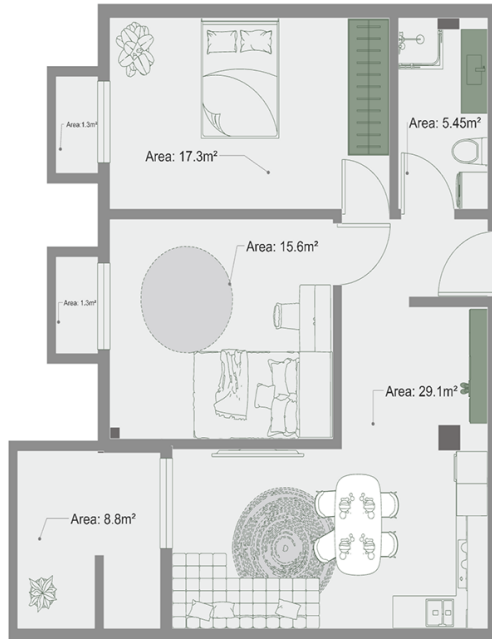

Apartment # 55

Total area: 80.6 m²

Internal area: 69.2 m²

Balcony: 1.3,1.3,8.8 m²