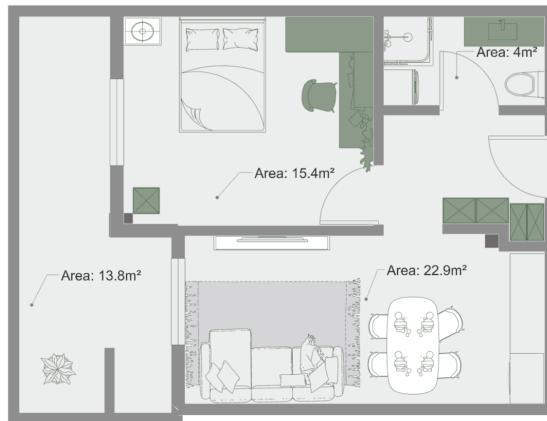

Apartment # 56

Total area: 57 m²
Balcony: 13.8 m²

Internal area: 43.2 m²