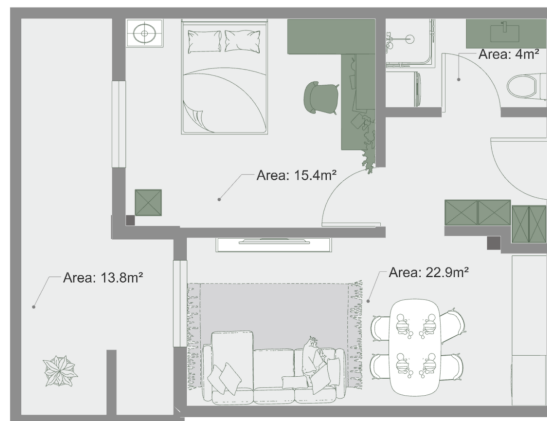

## Apartment # 56

**Total area: 57 m<sup>2</sup>**  
**Balcony: 13.8 m<sup>2</sup>**

**Internal area: 43.2 m<sup>2</sup>**