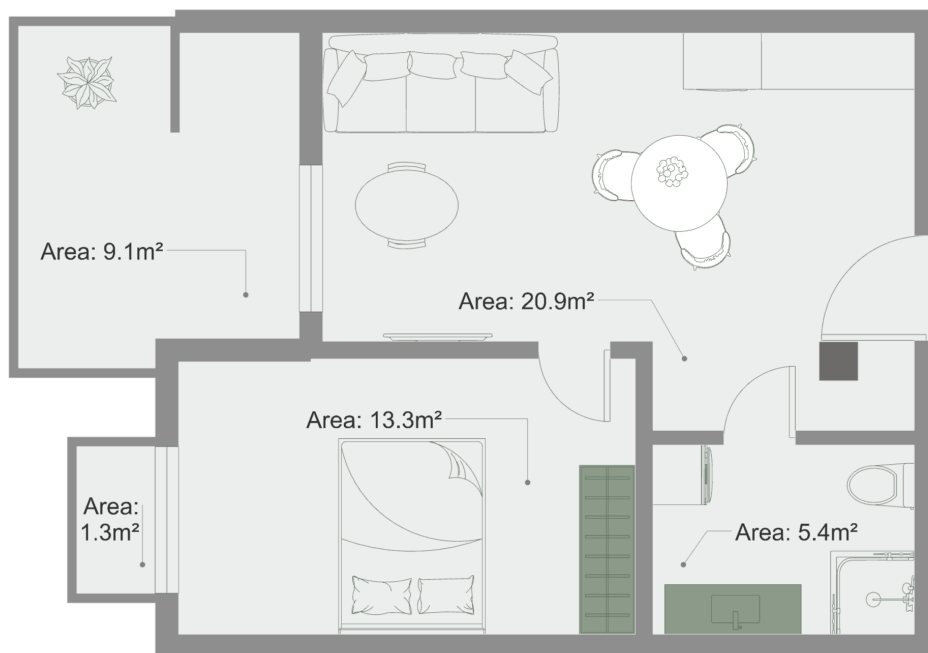

## Apartment # 57

**Total area: 53.7 m<sup>2</sup>**  
**Balcony: 9.1, 1.3 m<sup>2</sup>**

**Internal area: 43.3 m<sup>2</sup>**