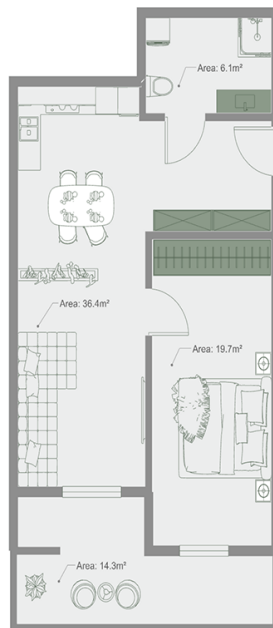

## Apartment # 3

**Total area: 77.8 m<sup>2</sup>**

**Internal area: 63.5 m<sup>2</sup>**

**Balcony: 14.3 m<sup>2</sup>**