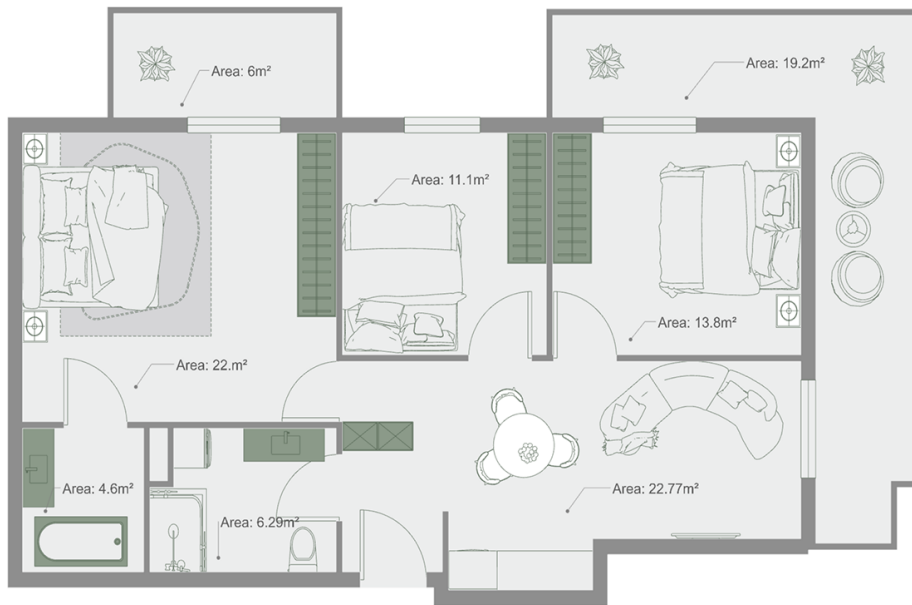

Apartment # 6

Total area: 107.8 m²

Internal area: 82.6 m²

Balcony: 6,19.2 m²