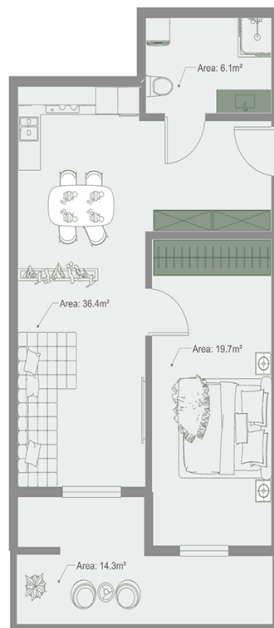

Apartment # 15

Total area: 77.8 m²
Balcony: 14.3 m²

Internal area: 63.5 m²