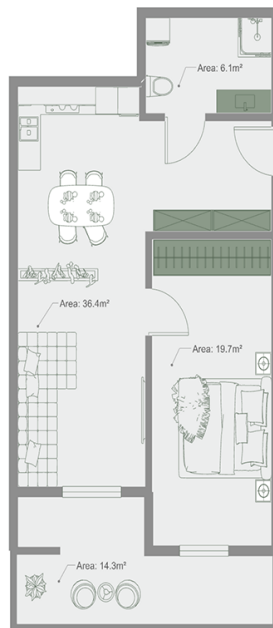

## Apartment # 15

**Total area: 77.8 m<sup>2</sup>**

**Internal area: 63.5 m<sup>2</sup>**

**Balcony: 14.3 m<sup>2</sup>**