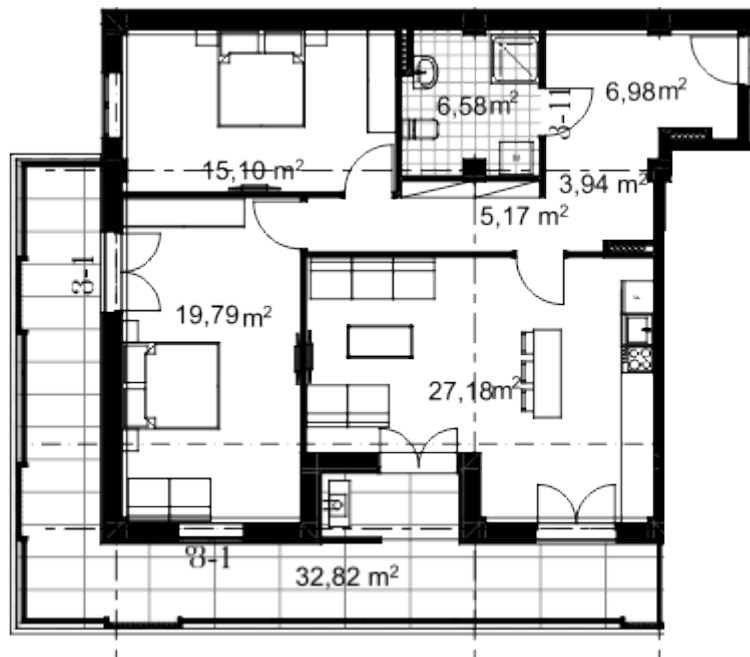

Apartment # 1

Total area: 114.9 m²
Balcony: 27.9 m²

Internal area: 87 m²