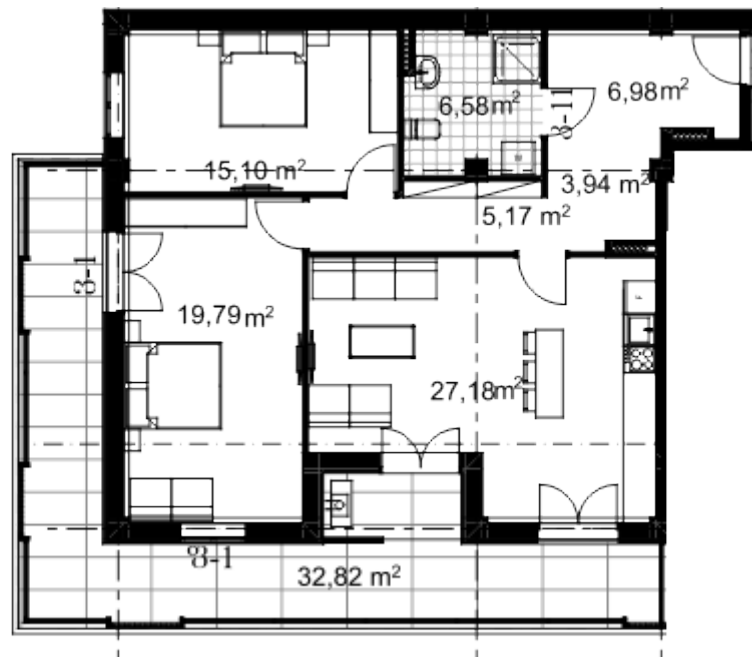

## Apartment # 1

**Total area: 114.9 m<sup>2</sup>**  
**Balcony: 27.9 m<sup>2</sup>**

**Internal area: 87 m<sup>2</sup>**