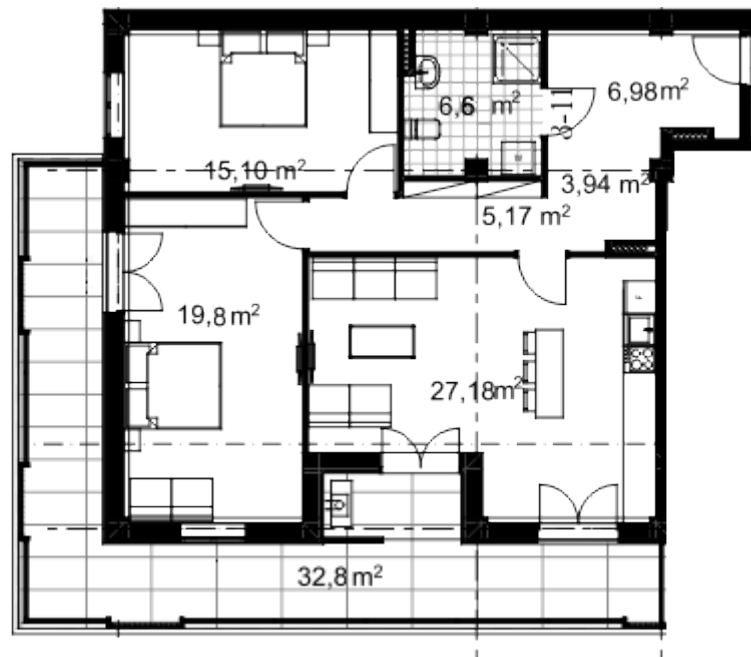

## Apartment # 5

**Total area: 119.8 m<sup>2</sup>**  
**Balcony: 32.8 m<sup>2</sup>**

**Internal area: 87 m<sup>2</sup>**