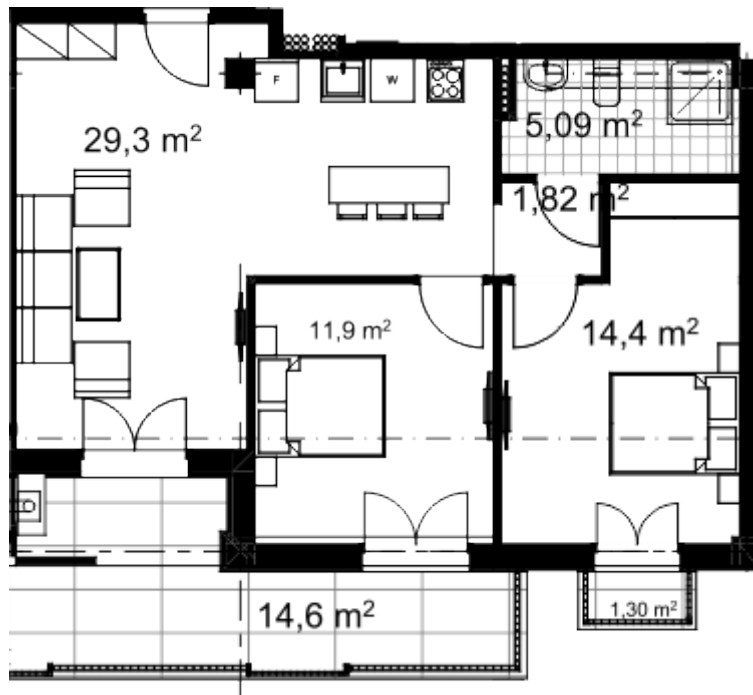

Apartment # 8

Total area: 79.9 m²
Balcony: 14.6.1.3 m²

Internal area: 64 m²