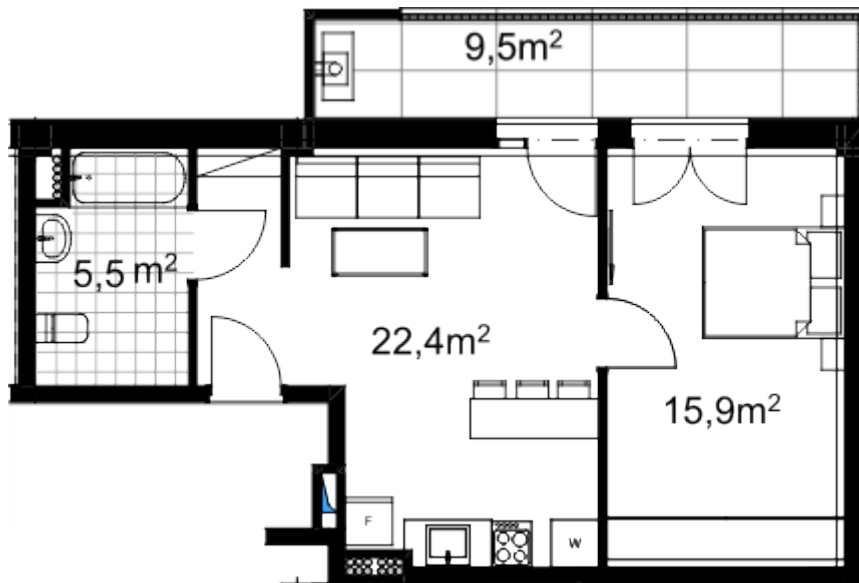

## Apartment # 9

**Total area: 54 m<sup>2</sup>**

**Balcony: 9.5 m<sup>2</sup>**

**Internal area: 44.5 m<sup>2</sup>**