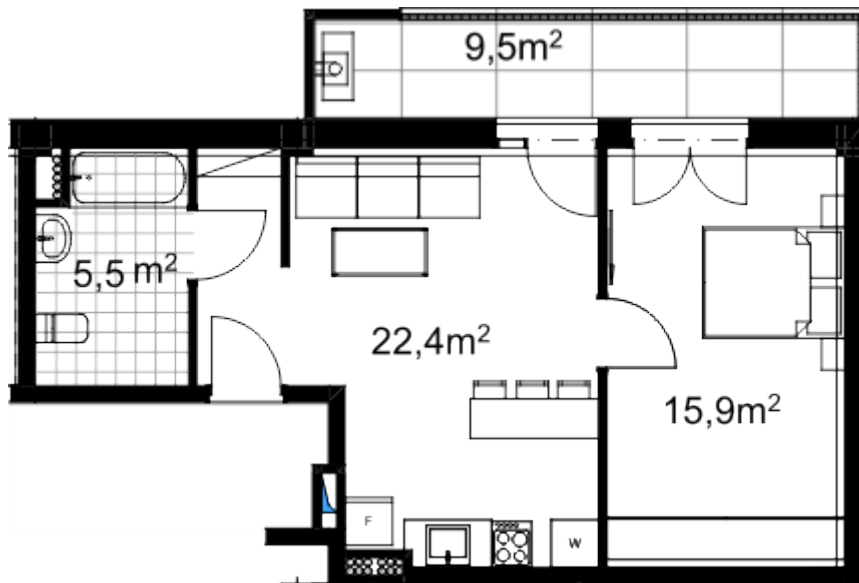

## Apartment # 14

**Total area: 54 m<sup>2</sup>**

**Balcony: 9.5 m<sup>2</sup>**

**Internal area: 44.5 m<sup>2</sup>**