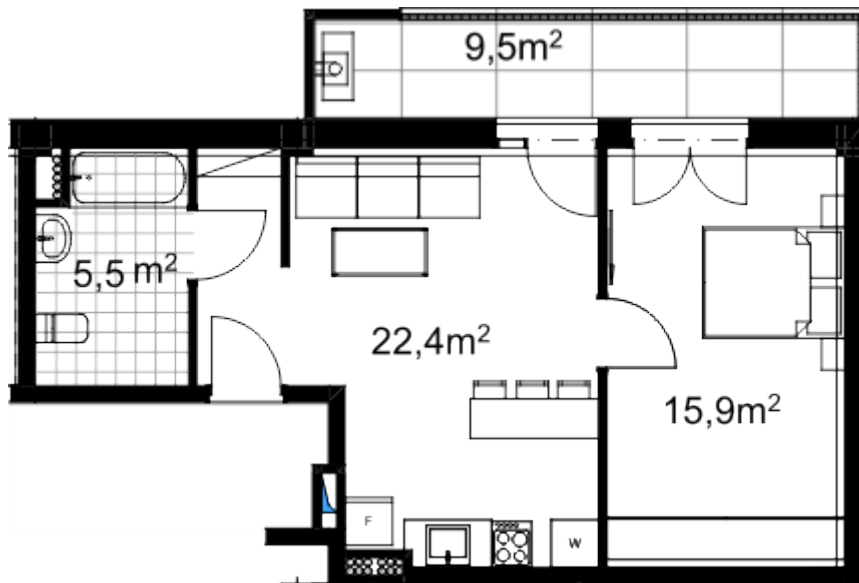

Apartment # 14

Total area: 54 m²

Balcony: 9.5 m²

Internal area: 44.5 m²