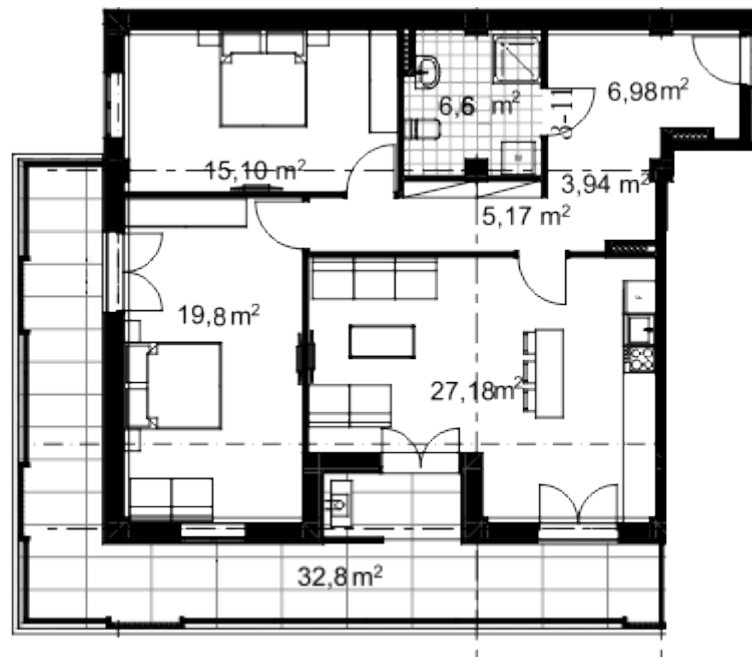

Apartment # 15

Total area: 119.8 m²
Balcony: 32.8 m²

Internal area: 87 m²