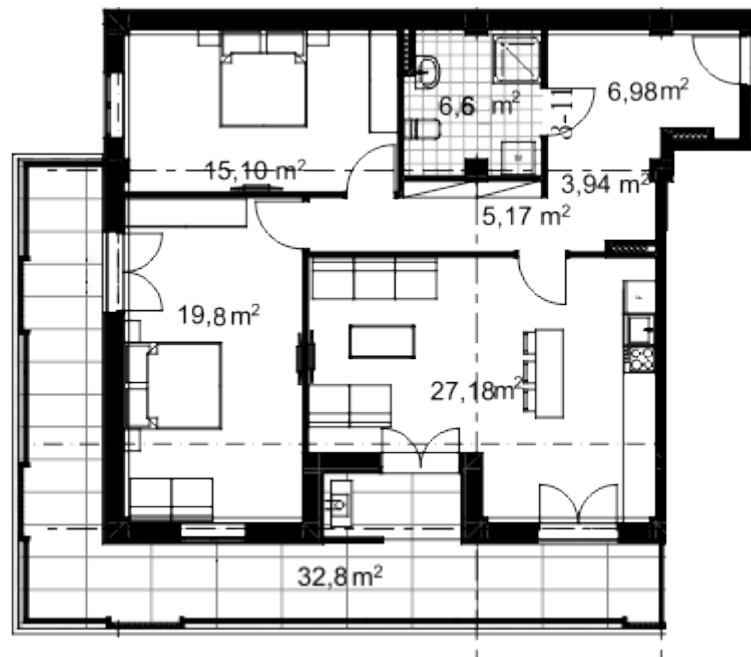

Apartment # 20

Total area: 119.8 m²
Balcony: 32.8 m²

Internal area: 87 m²