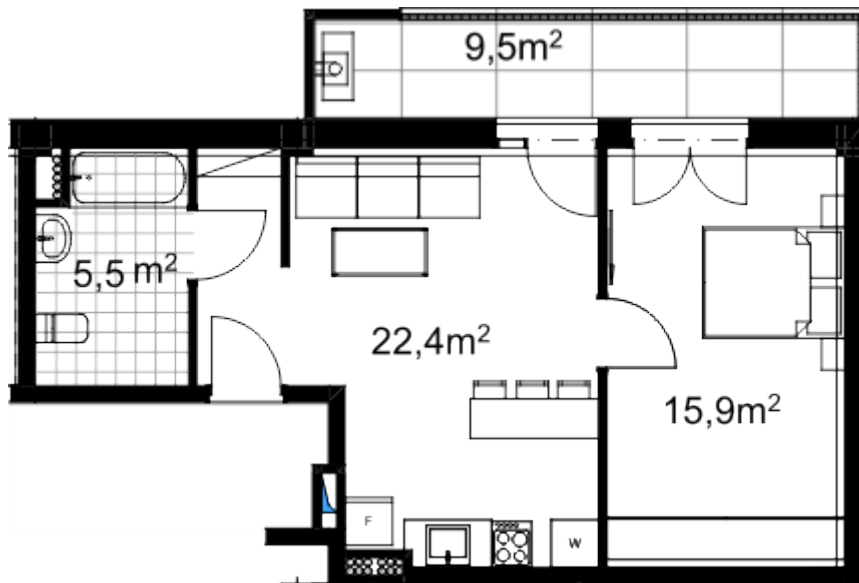

Apartment # 24

Total area: 54 m²
Balcony: 9.5 m²

Internal area: 44.5 m²