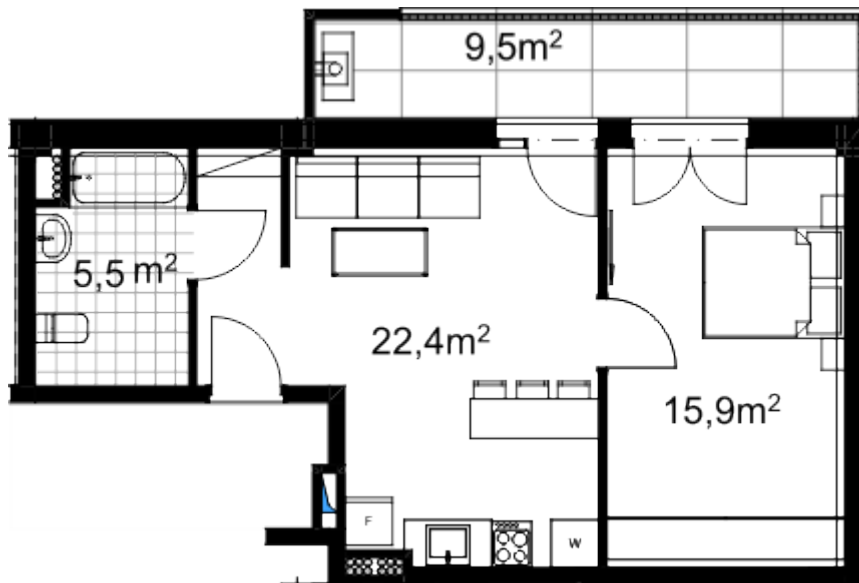

Apartment # 24

Total area: 54 m²

Balcony: 9.5 m²

Internal area: 44.5 m²