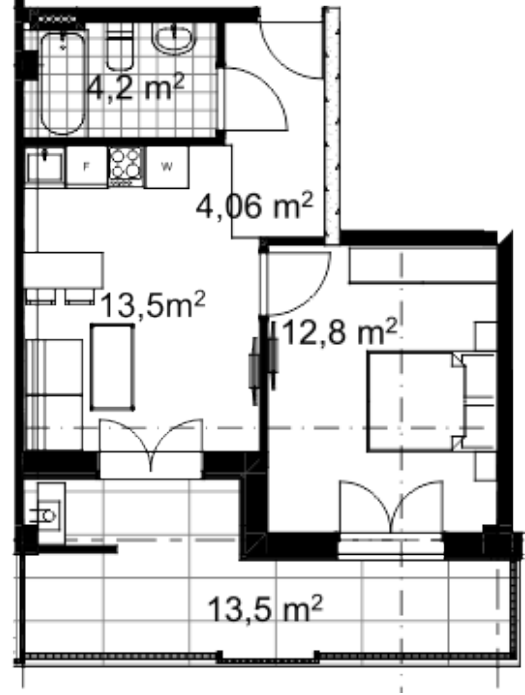

Arqturi Lisi | Tbilisi

Total area: 48.9 m²

Balcony: 13.5 m²

Internal area: 35.4 m²