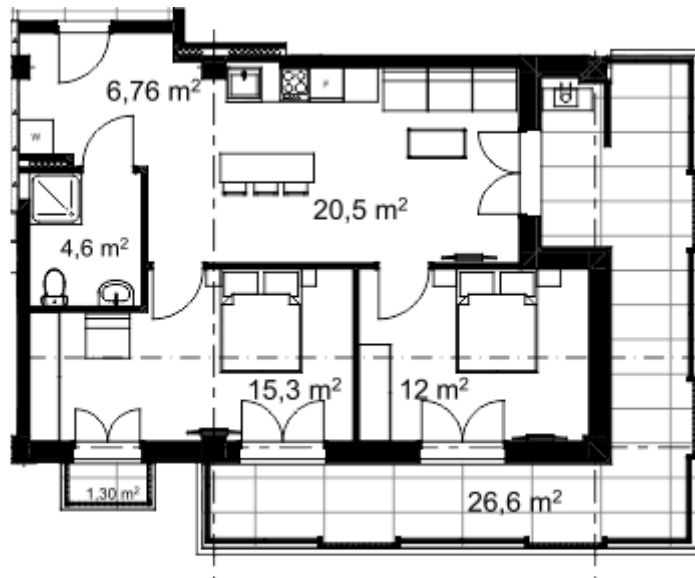

## Apartment # 8

**Total area: 88.5 m<sup>2</sup>**  
**Balcony: 26.6, 1.3 m<sup>2</sup>**

**Internal area: 60.6 m<sup>2</sup>**