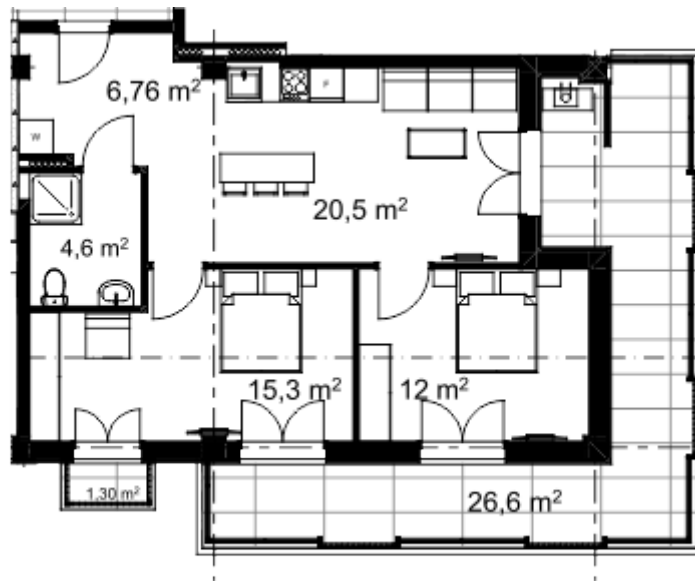

Apartment # 8

Total area: 88.5 m²
Balcony: 26.6, 1.3 m²

Internal area: 60.6 m²