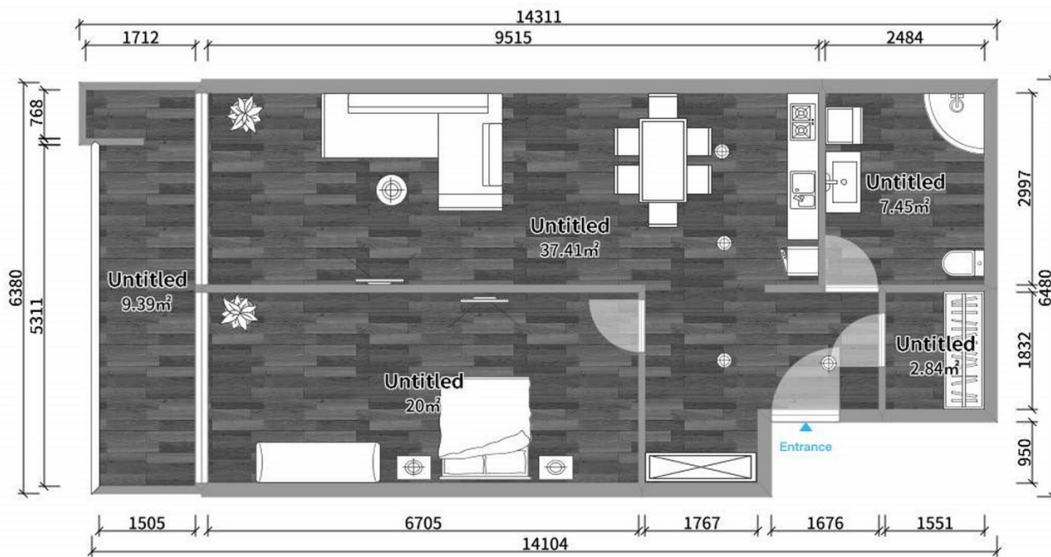

House on Politkovskaya | Tbilisi

Apartment # 9

Total area: 77.1 m²

Internal area: 66.4 m²

Balcony: 10.7 m²