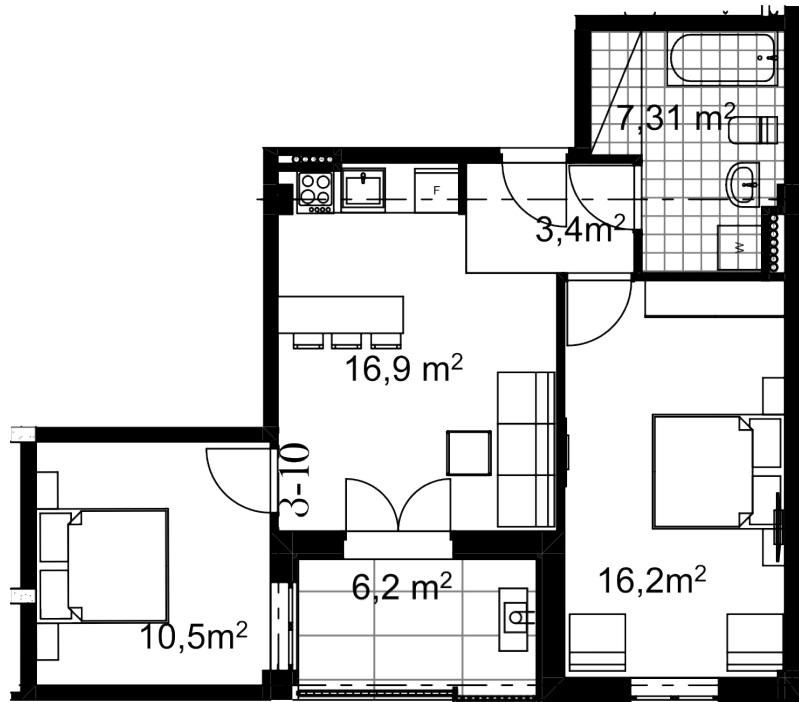

## Apartment # 12

**Total area: 61.6 m<sup>2</sup>**

**Internal area: 55.4 m<sup>2</sup>**

**Balcony: 6.2 m<sup>2</sup>**