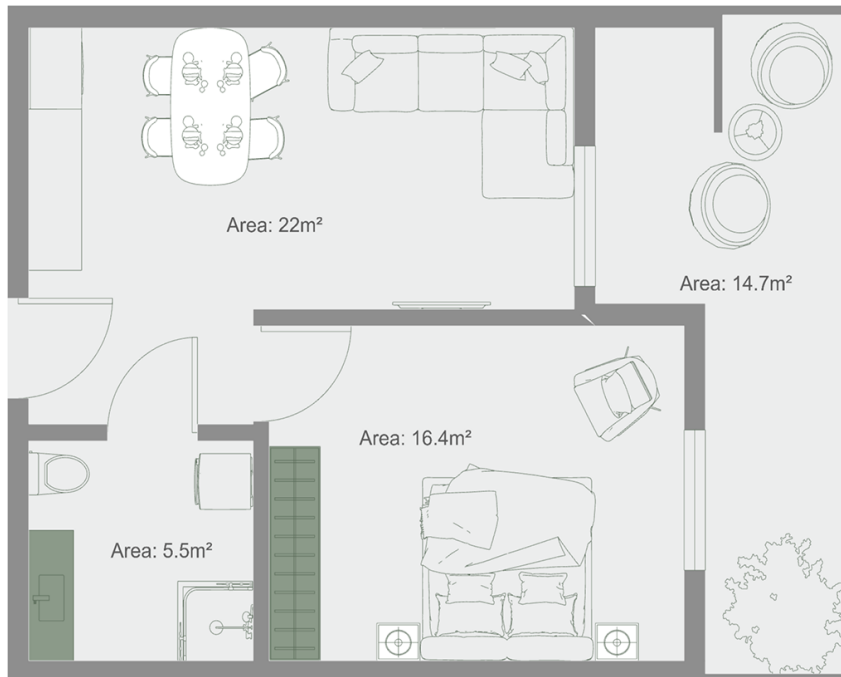

## Apartment # 13

**Total area: 59.7 m<sup>2</sup>**

**Internal area: 45 m<sup>2</sup>**

**Balcony: 14.7 m<sup>2</sup>**