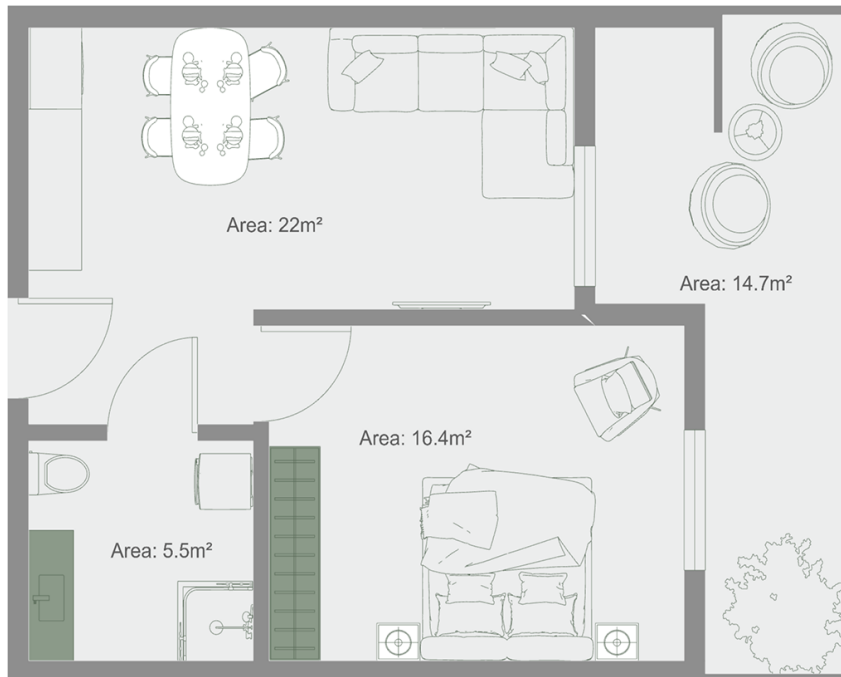

Apartment # 13

Total area: 59.7 m²

Internal area: 45 m²

Balcony: 14.7 m²