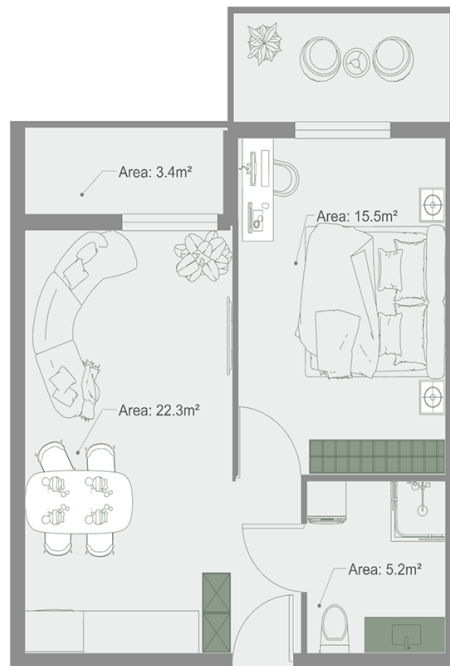

Apartment # 14

Total area: 53.1 m²
Balcony: 5.7, 3.4 m²

Internal area: 44 m²