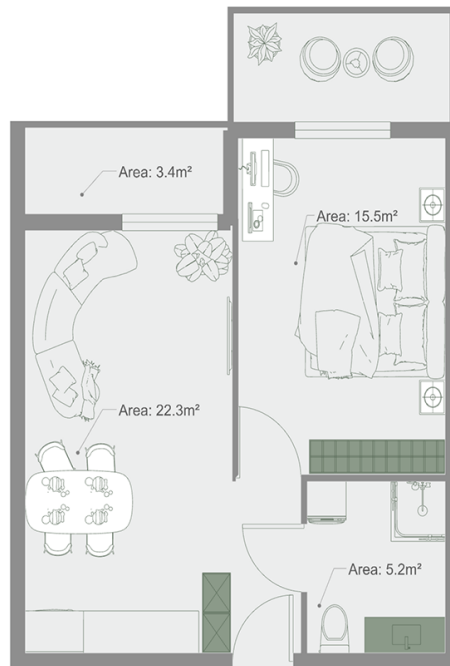

## Apartment # 14

**Total area: 53.1 m<sup>2</sup>**  
**Balcony: 5.7, 3.4 m<sup>2</sup>**

**Internal area: 44 m<sup>2</sup>**