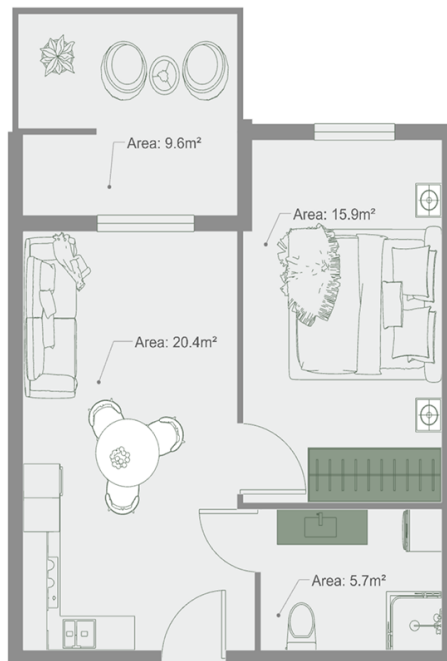

Apartment # 16

Total area: 52.5 m²
Balcony: 9.6 m²

Internal area: 42.9 m²