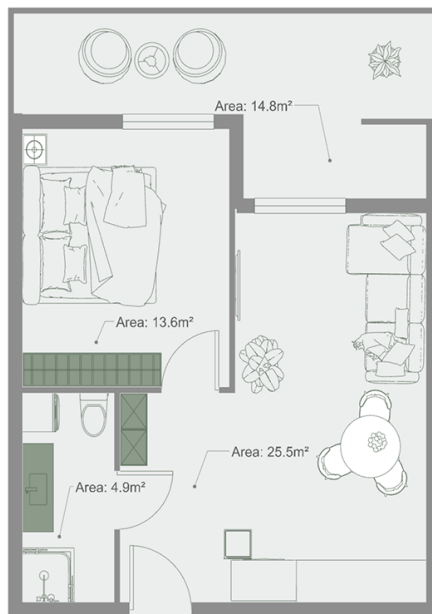

Apartment # 17

Total area: 59.8 m²
Balcony: 14.8 m²

Internal area: 45 m²