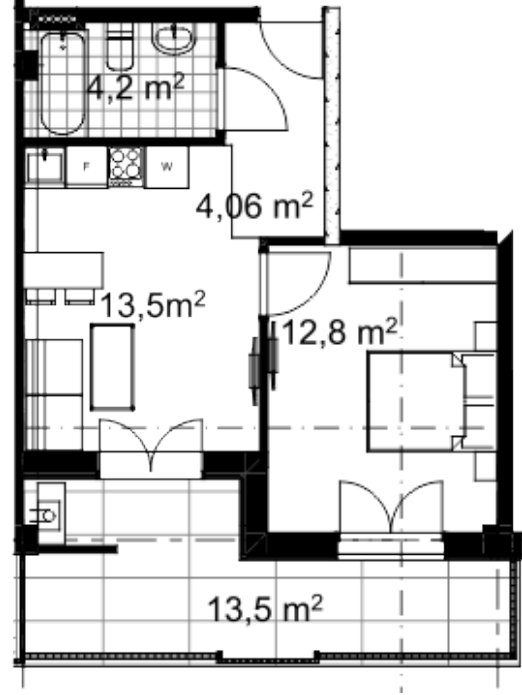

Arqturi Lisi | Tbilisi

Total area: 48.9 m²

Balcony: 13.5 m²

Internal area: 35.4 m²