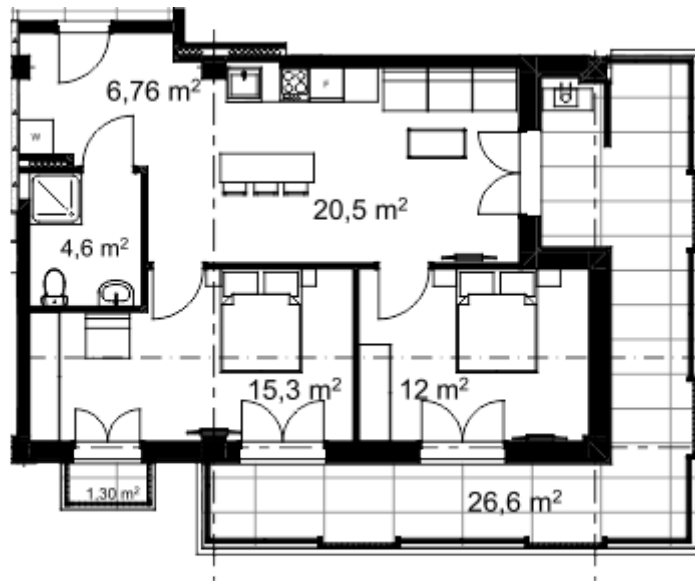

Apartment # 22

Total area: 88.5 m²
Balcony: 26.6, 1.3 m²

Internal area: 60.6 m²