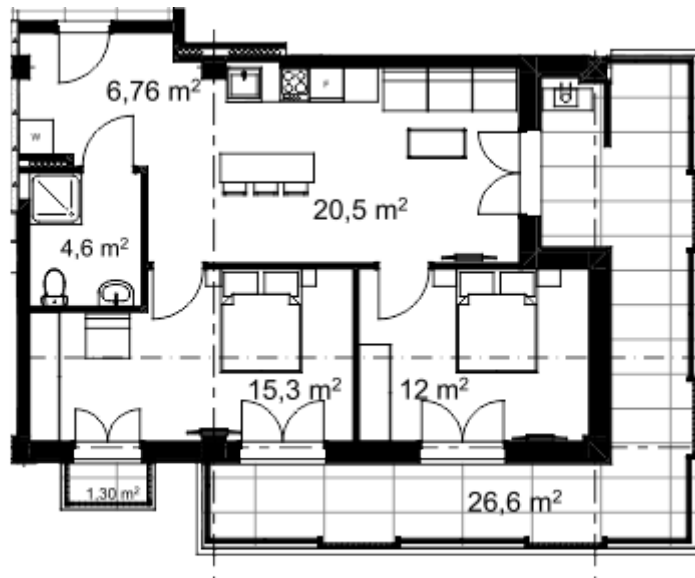

Apartment # 22

Total area: 88.5 m²
Balcony: 26.6, 1.3 m²

Internal area: 60.6 m²