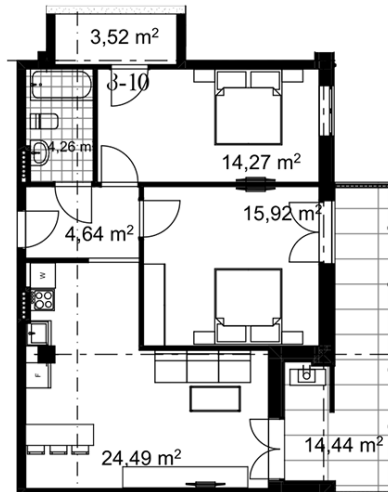

Apartment # 25

Total area: 83.8 m²
Balcony: 14.4 m²

Internal area: 69.4 m²