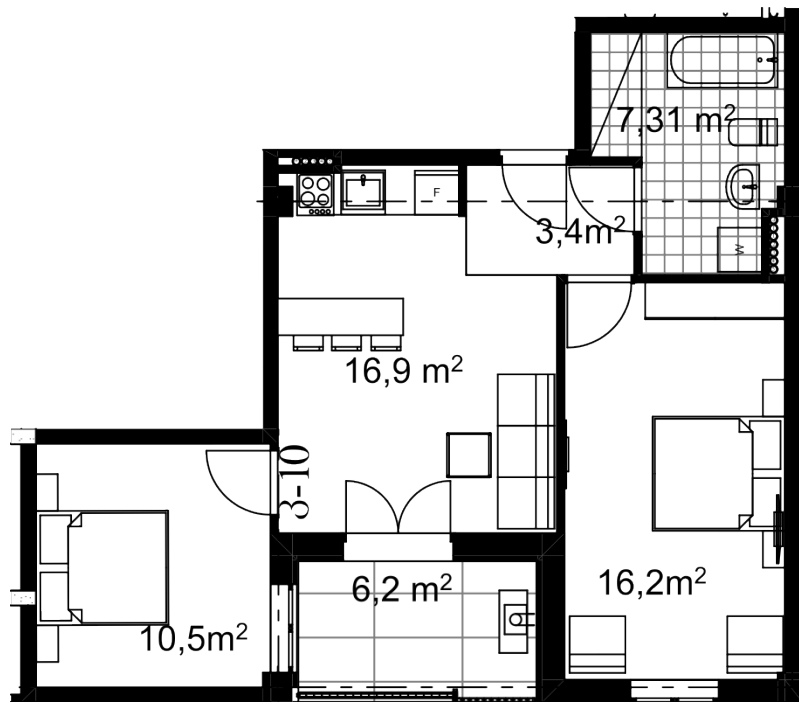

Apartment # 26

Total area: 61.6 m²

Internal area: 55.4 m²

Balcony: 6.2 m²