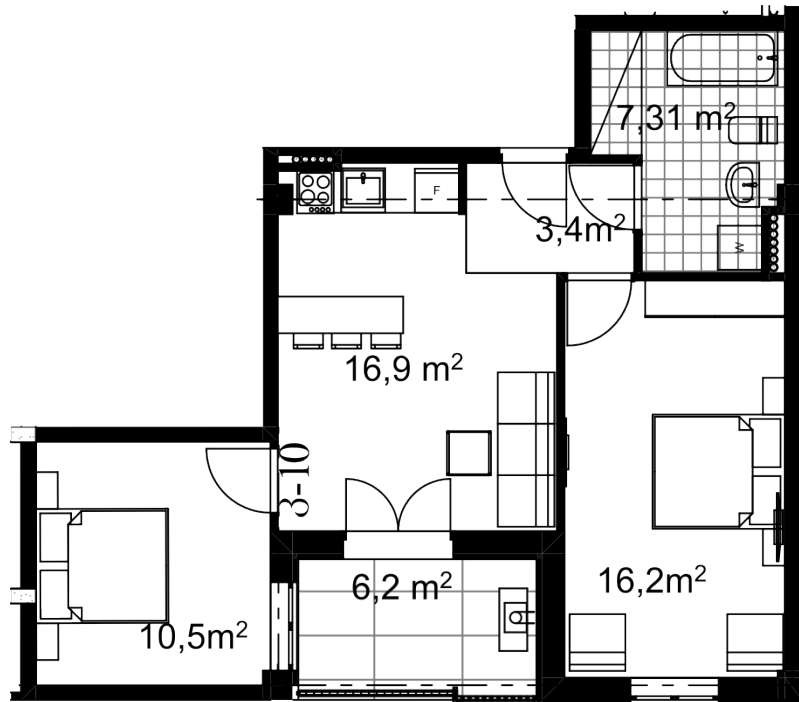

## Apartment # 26

**Total area: 61.6 m<sup>2</sup>**

**Internal area: 55.4 m<sup>2</sup>**

**Balcony: 6.2 m<sup>2</sup>**