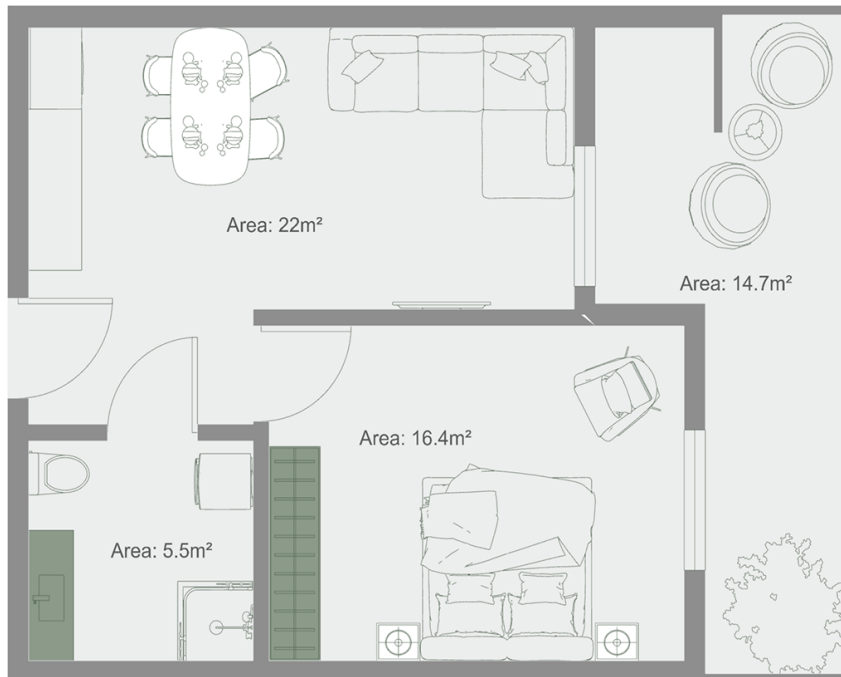

Apartment # 27

Total area: 59.7 m²

Internal area: 45 m²

Balcony: 14.7 m²