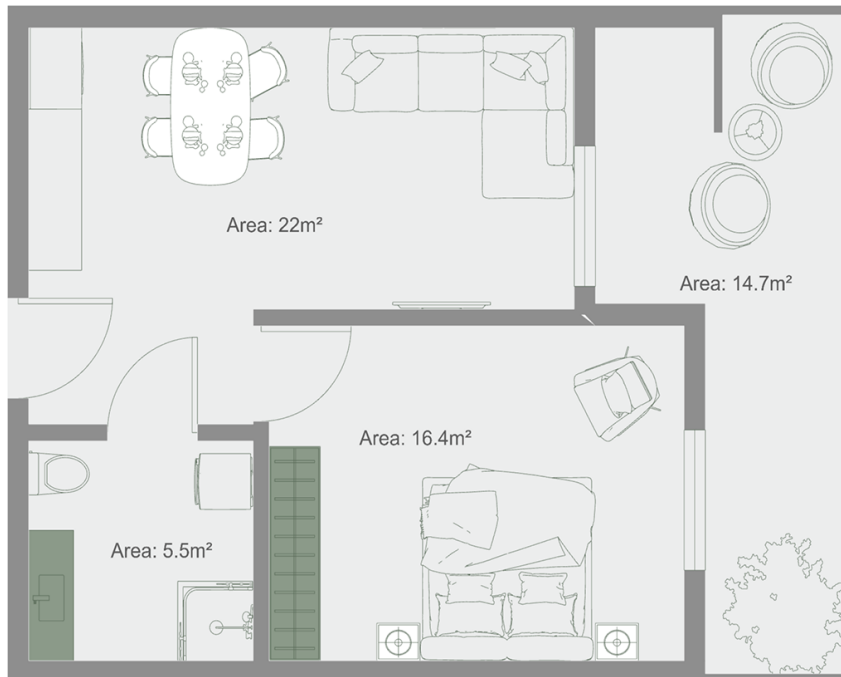

Apartment # 27

Total area: 59.7 m²

Balcony: 14.7 m²

Internal area: 45 m²