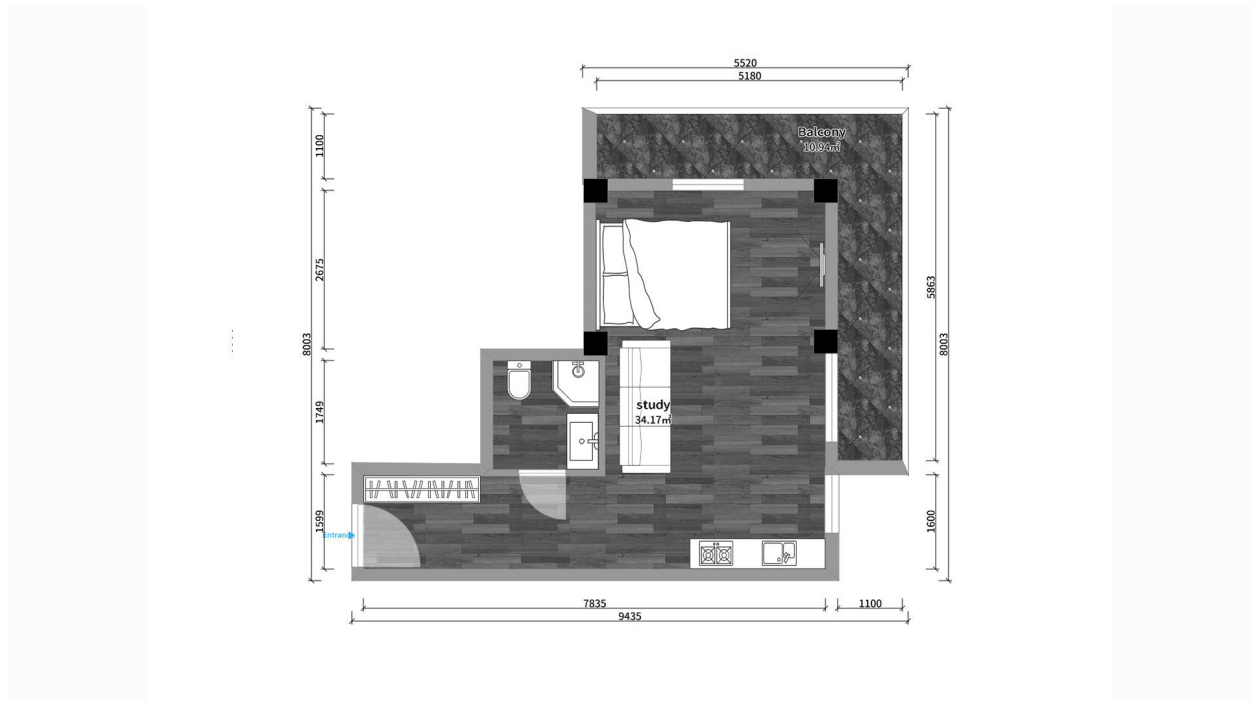

## Apartment # 29

**Total area: 43.96 m<sup>2</sup>**  
**Balcony: 10.79 m<sup>2</sup>**

**Internal area: 33.17 m<sup>2</sup>**