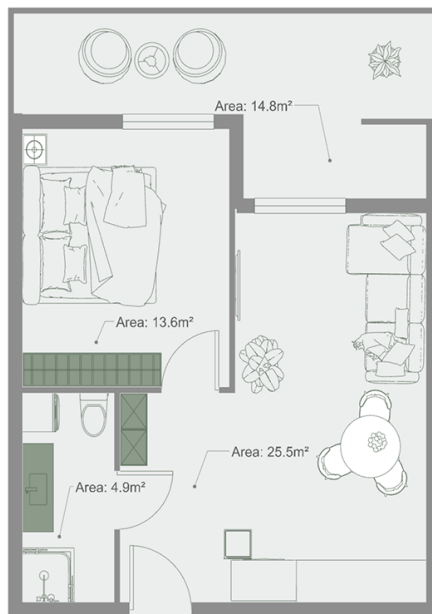

Apartment # 31

Total area: 59.8 m²
Balcony: 14.8 m²

Internal area: 45 m²