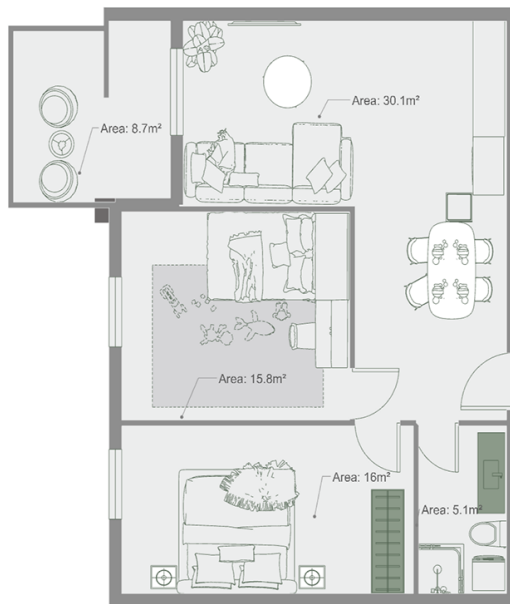

Apartment # 32

Total area: 77.9 m²
Balcony: 8.7 m²

Internal area: 69.2 m²