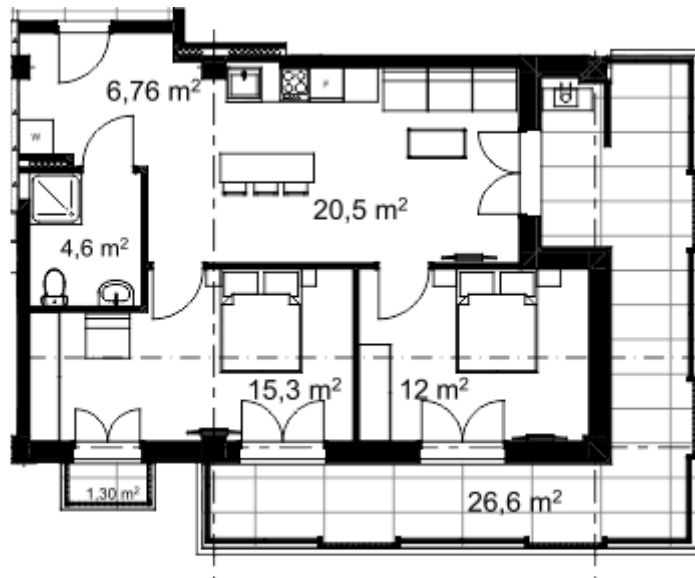

Apartment # 36

Total area: 88.5 m²
Balcony: 26.6, 1.3 m²

Internal area: 60.6 m²