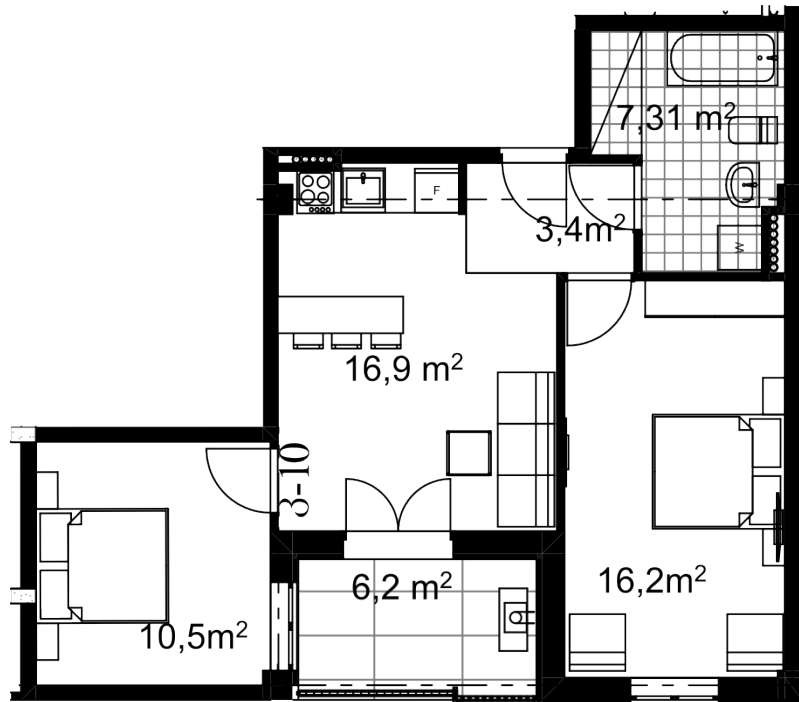

## Apartment # 40

**Total area: 61.6 m<sup>2</sup>**

**Internal area: 55.4 m<sup>2</sup>**

**Balcony: 6.2 m<sup>2</sup>**