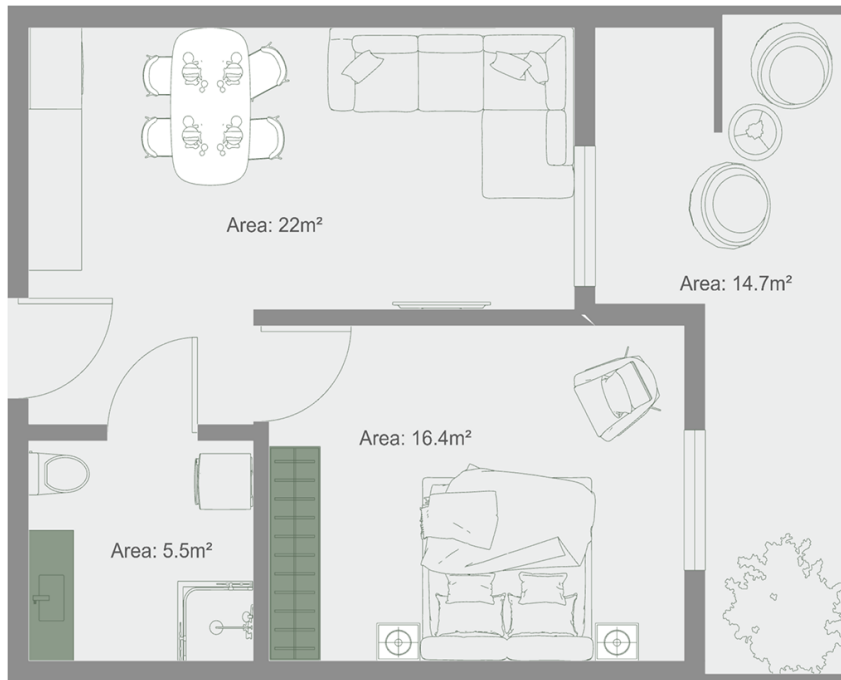

Apartment # 41

Total area: 59.7 m²

Internal area: 45 m²

Balcony: 14.7 m²