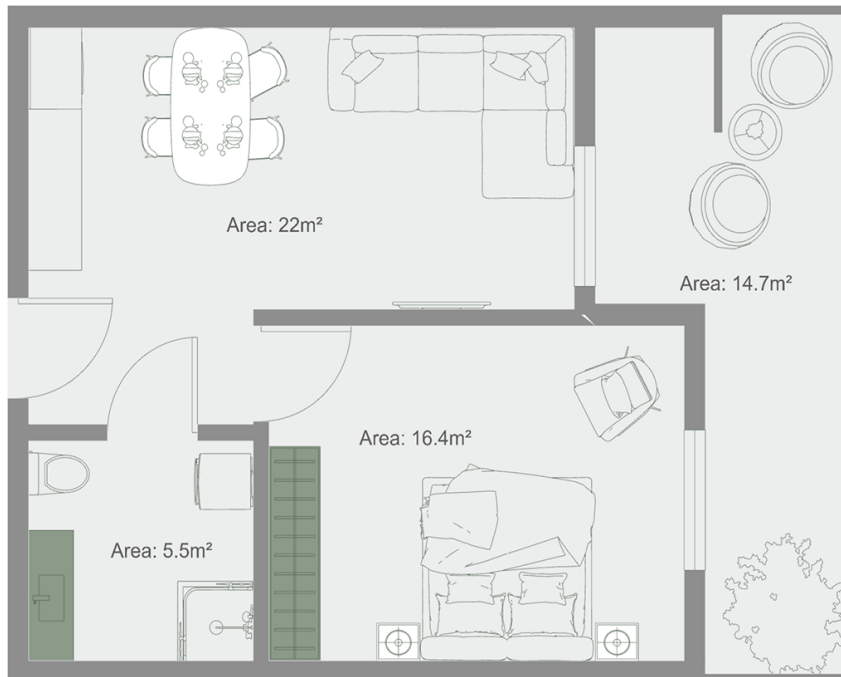

## Apartment # 41

**Total area: 59.7 m<sup>2</sup>**

**Internal area: 45 m<sup>2</sup>**

**Balcony: 14.7 m<sup>2</sup>**