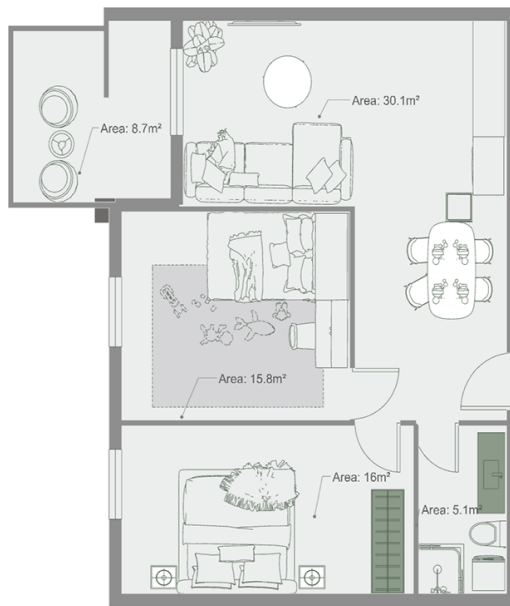

Apartment # 46

Total area: 77.9 m²
Balcony: 8.7 m²

Internal area: 69.2 m²