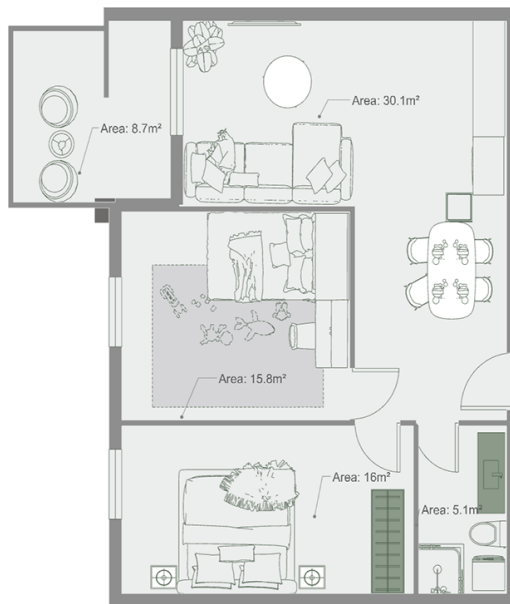

Apartment # 46

Total area: 77.9 m²
Balcony: 8.7 m²

Internal area: 69.2 m²