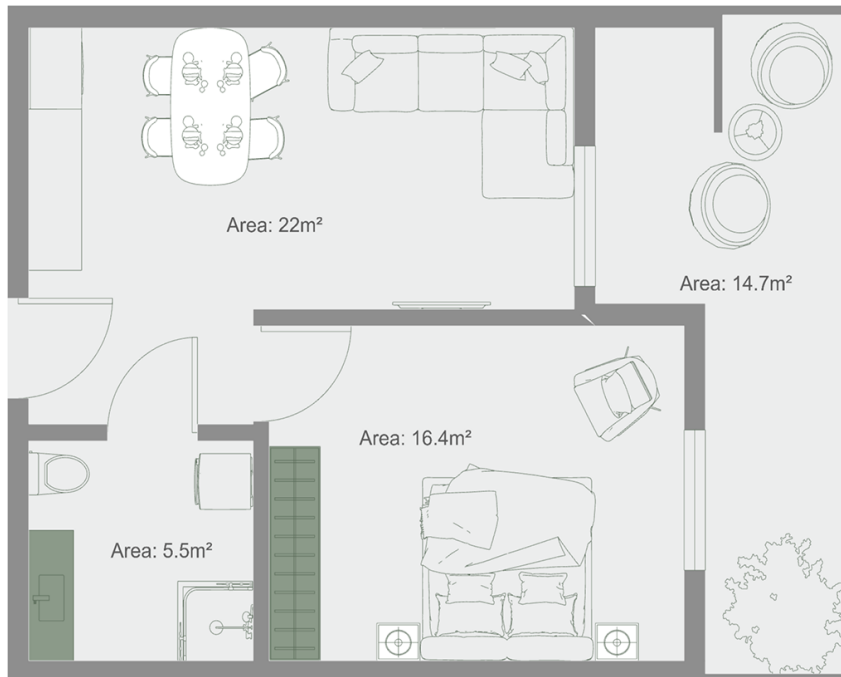

Apartment # 55

Total area: 59.7 m²

Internal area: 45 m²

Balcony: 14.7 m²